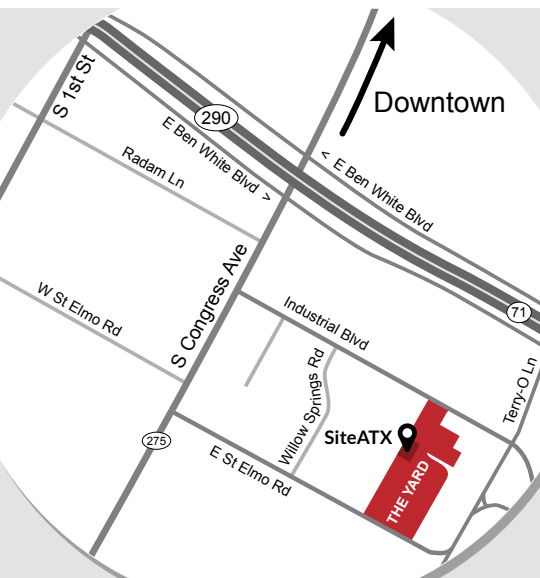

Food/Catering

On-site food truck parking
Utility hookups
Easy access

Accessibility

Ample on-site parking
Garage door for easy load ins/outs
Minutes from South Congress Avenue and Downtown

SiteATX is a community art space located in a revitalized warehouse district called The Yard, just minutes from Austin's iconic South Congress Avenue.

Ideally located between Still Austin Whiskey Co. and St. Elmo Brewing, SiteATX neighbors also include The Austin Winery, Spokesman, Music Lab, Soursop, and Madabolic.

In addition to community and private art events, we also host corporate parties and functions, ceremonies and receptions, marketing activations and product launches, pop-ups, birthday parties, and more.

Photo: Chelsea Laine Francis Photography

SPECIAL EVENTS

PERFORMANCES

ART

ACTIVATIONS

SiteATX | 440 East St. Elmo Rd. Building G | Austin, TX 78745
www.siteatx.com | info@siteatx.com