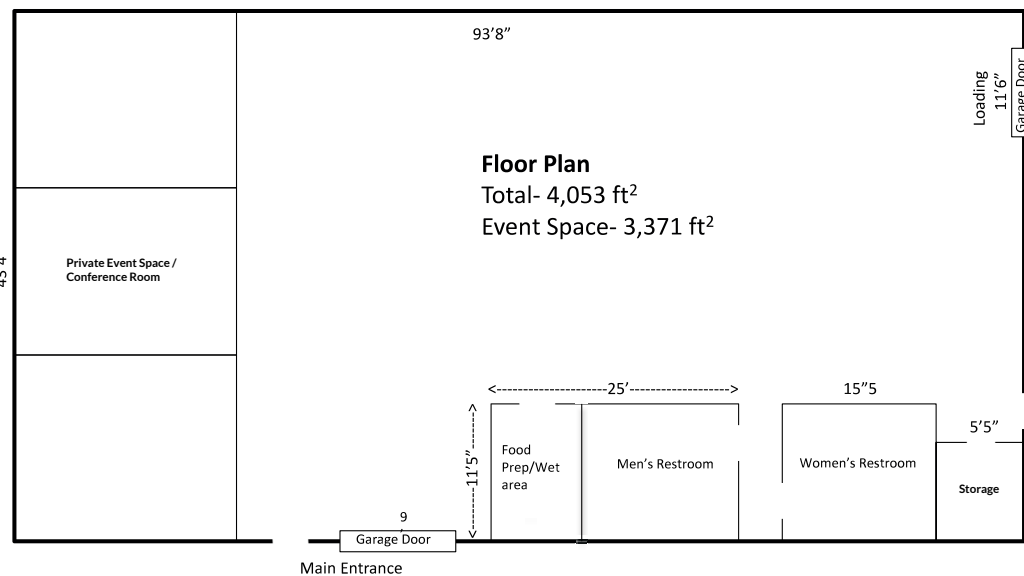

SiteATX | 440 East St. Elmo Rd. Building G | Austin, TX 78745
www.siteatx.com | info@siteatx.com